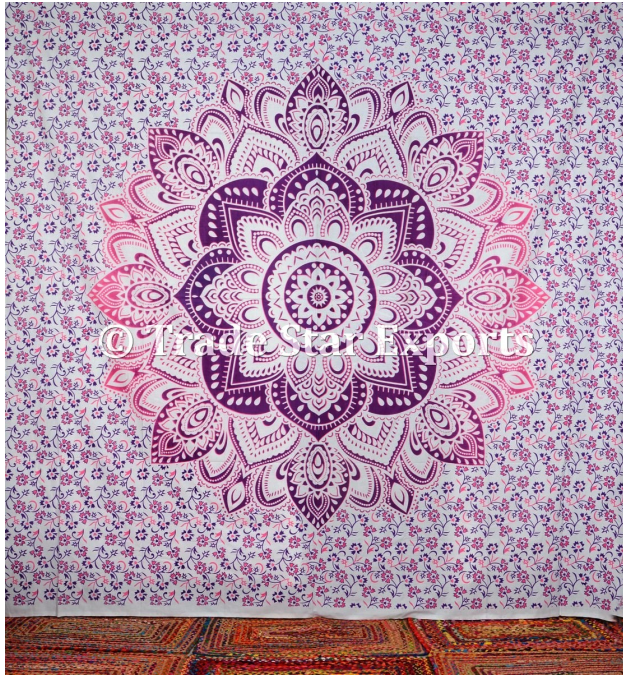

## Silver Ombre Mandala Tapestry King Wall Hanging

**\$11 - \$20**

- **Product Type** : Tapestry Wall Hanging.
- **Dimensions** : 108" X 108" Inches (270 X 270 Cm)
- **Material** : 100 % Cotton
- **Technique** : Hand Screen Printed
- **Usage** : Wall Hanging, Tapestry, Wall Decor etc.

## King Ombre Mandala Cotton Wall Tapestry

**\$8 - \$11**

- **Product Type** : Tapestry Wall Hanging.
- **Dimensions** : 108" X 108" Inches (270 X 270 Cm)
- **Material** : 100 % Cotton
- **Technique** : Hand Screen Printed
- **Usage** : Wall Hanging, Tapestry, Wall Decor etc.

## King Ombre Mandala Tapestry Wall Hanging

**\$11 - \$20**

- **Product Type** : Tapestry Wall Hanging.
- **Dimensions** : 108" X 108" Inches (270 X 270 Cm)
- **Material** : 100 % Cotton
- **Technique** : Hand Screen Printed
- **Usage** : Wall Hanging, Tapestry, Wall Decor etc.