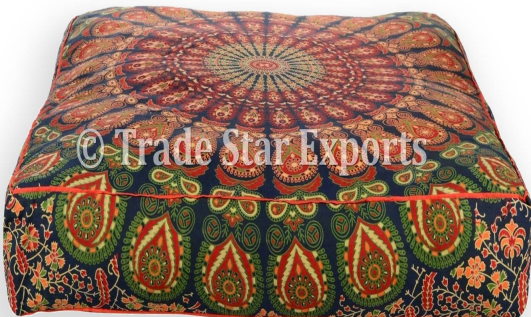

Indian Mandala Decorative Meditation Floor Cushion Case

$7-$11

- **Product Type** : Mandala Box Cushion Cover
- **Dimensions** : L=35" X B=35" X H=6" Inches (Approx)
- **Material** : 100% Cotton Fabric
- **Technique** : Hand Screen Printing
- **Usage** : Meditation Pillow, Pet Bed Cover, Kids Play, Room Decoration.
- **Customization** : Yes

[Read More](#)

SKU: TS-CC-543

Categories: [Mandala Floor Pillow Covers](#)