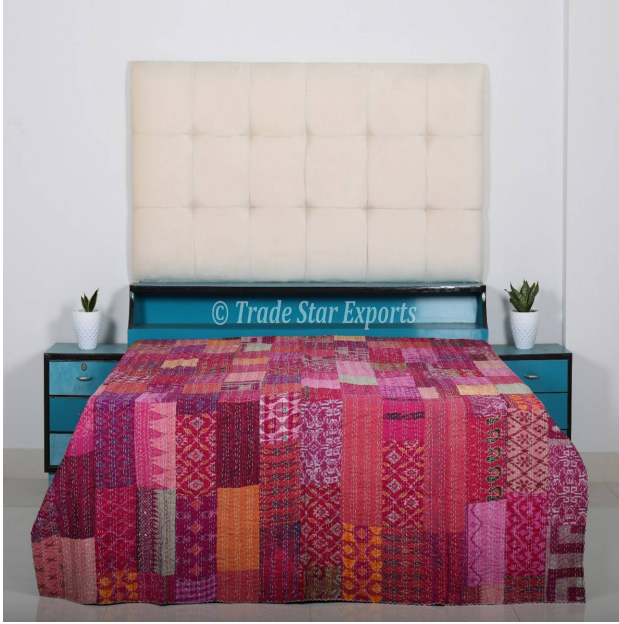

Vintage Kantha Saree Patchwork Quilt Bedspread

$26 - $28

- **Product Type** : Kantha Bedspread.
- **Dimensions** : 220 x 270 cms.
- **Material** : 100 % Cotton.
- **Technique** : Handmade Kantha.
- **Usage** : Sofa, Couch, Bed Room, Dining Room & Decoration.
- **Customization** : Available

[Read More](#)

SKU: TS-MK-553

Categories: [Patchwork Kantha Quilts](#)