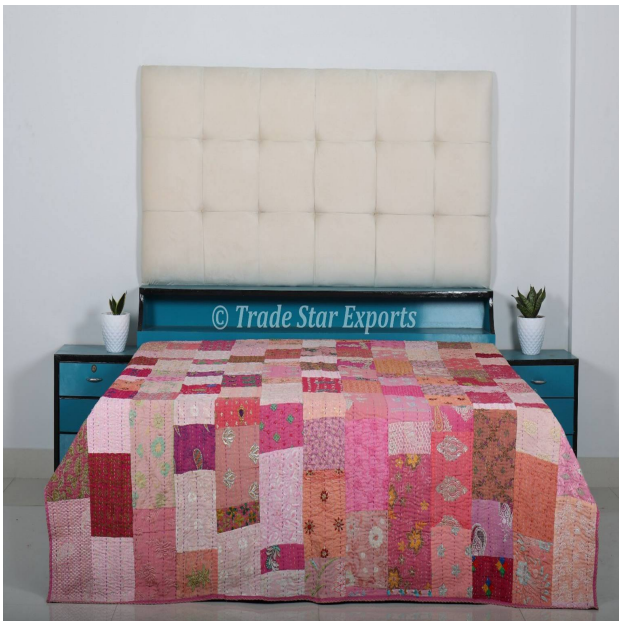

Indian Handmade Patchwork Kantha Reversible Quilt

$25 - $30

- **Product Type** : Kantha Bedspread.
- **Dimensions** : 220 x 270 cms.
- **Material** : 100 % Cotton.
- **Technique** : Handmade Kantha.
- **Usage** : Sofa, Couch, Bed Room, Dining Room & Decoration.
- **Customization** : Available

[Read More](#)

SKU: TS-MK-476

Categories: [Patchwork Kantha Quilts](#)