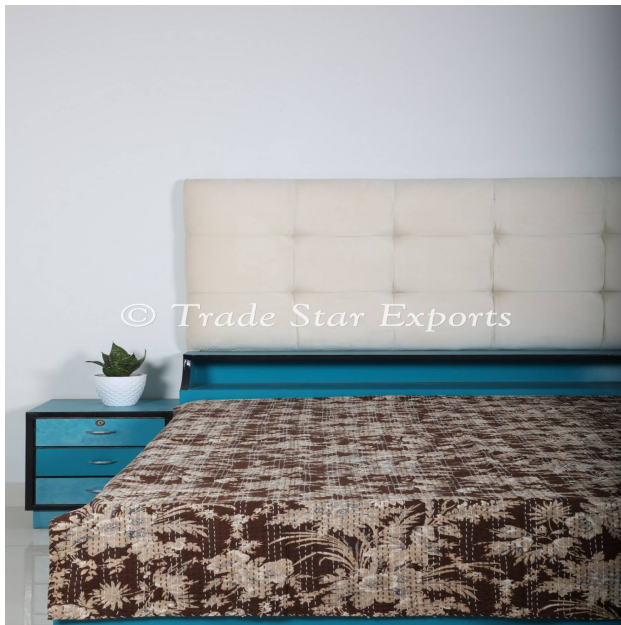

Floral Boho Cotton Decorative Kantha Quilt

$12 - $22

- **Product Type** : Kantha Quilt
- **Dimensions** : 150 x 225 Cms.
- **Material** : 100 % Cotton.
- **Technique** : Handmade Kantha Embroidery
- **Usage** : Bedspread / Bed Cover / Throw / Beach / Blanket & Decoration.

[Read More](#)

SKU: TS-MK-576

Categories: [Printed Kantha Quilts](#)