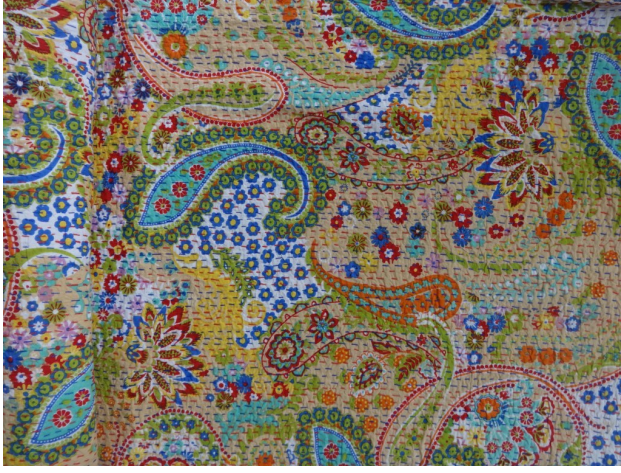

luxuriously soft Cotton Printed Kantha Quilt

- Product Type : Kantha Bedspread.
- Dimensions : 90" X 108" Inches (230 X 270 Cms)
- Material : 100 % Cotton.
- Technique : Handmade Kantha
- Wash Care : Machine Wash Separatel

[Read More](#)

SKU: TS-MK-355

Categories: [Kantha Quilts](#), [Printed Kantha Quilts](#), [Quilts](#)