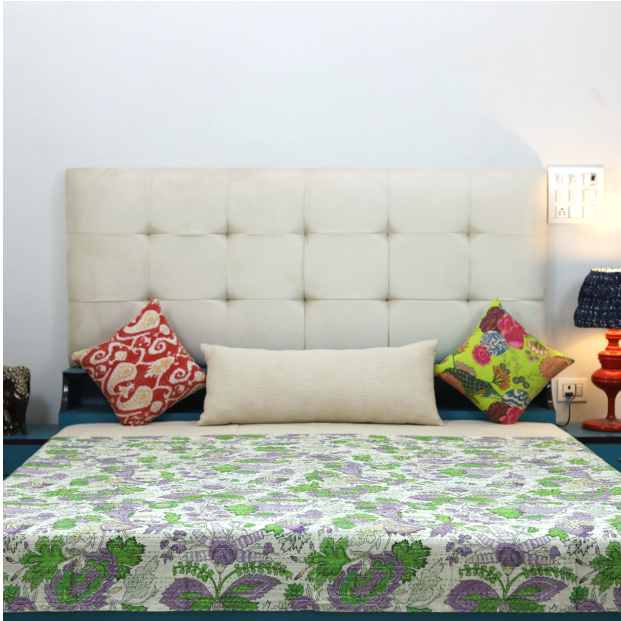

Premium soft and comfortable Printed Kantha Quilt

- Product Type : Kantha Bedspread.
- Dimensions : 90" X 108" Inches (230 X 270 Cms)
- Material : 100 % Cotton.
- Technique : Handmade Kantha
- Wash Care : Machine Wash Separatel

[Read More](#)

SKU: TS-MK-299

Categories: [Kantha Quilts](#), [Printed Kantha Quilts](#), [Quilts](#)