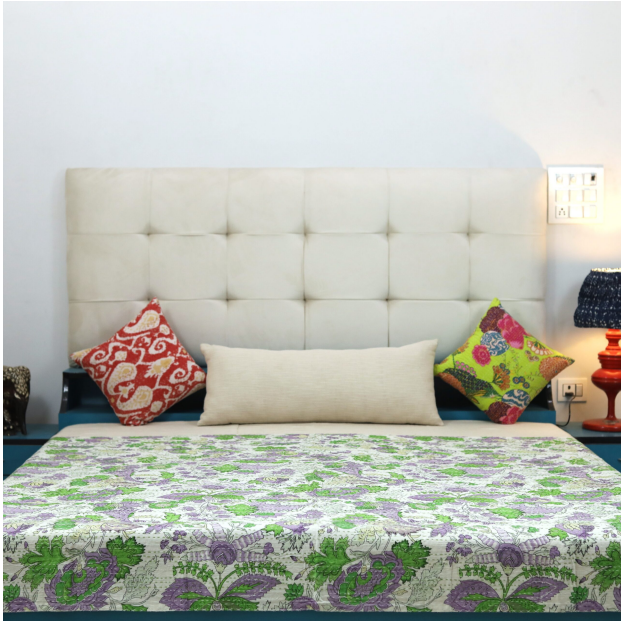

Beautiful Paisley Print Kantha Quilt Cotton Bedspread

- Product Type : Kantha Bedspread.
- Dimensions : 90" X 108" Inches (230 X 270 Cms)
- Material : 100 % Cotton.
- Technique : Handmade Kantha
- Wash Care : Machine Wash Separatel

[Read More](#)

SKU: TS-MK-102

Categories: [Kantha Quilts](#), [Printed Kantha Quilts](#), [Quilts](#)

Minimalist Screen Printed Handmade Kantha Quilt

- Product Type : Kantha Bedsread.
- Dimensions : 90" X 108" Inches (230 X 270 Cms)
- Material : 100 % Cotton.
- Technique : Handmade Kantha
- Wash Care : Machine Wash Separatel

[Read More](#)

SKU: TS-MK-376

Categories: [Kantha Quilts](#), [Printed Kantha Quilts](#), [Quilts](#)

luxuriously soft Cotton Printed Kantha Quilt

- Product Type : Kantha Bedspread.
- Dimensions : 90" X 108" Inches (230 X 270 Cms)
- Material : 100 % Cotton.
- Technique : Handmade Kantha
- Wash Care : Machine Wash Separatel

[Read More](#)

SKU: TS-MK-355

Categories: [Kantha Quilts](#), [Printed Kantha Quilts](#), [Quilts](#)

Premium soft and comfortable Printed Kantha Quilt

- Product Type : Kantha Bedspread.
- Dimensions : 90" X 108" Inches (230 X 270 Cms)
- Material : 100 % Cotton.
- Technique : Handmade Kantha
- Wash Care : Machine Wash Separatel