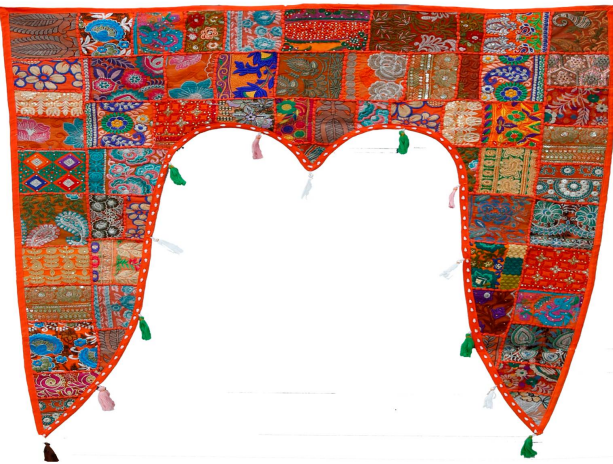

[Read More](#)

SKU: TS-WH-145

Categories: [Valance](#)

Ethnic Hand Embroidered Vintage Door Valance

\$4 - \$8

- **Product Type:** Patchwork Door Valance
- **Dimensions :** 40 x 44 Inches.
- **Material:** Vintage/Cotton
- **Technique:** Embroidered/Applique/Patchwork
- **Usage:** Living Room Decor, Door Hanging, etc.

[Read More](#)

SKU: TS-WH-144

Categories: [Valance](#)

Indian Patchwork Door Valance Vintage Wall Hanging

\$4 - \$8

- **Product Type:** Patchwork Door Valance
- **Dimensions :** 40 x 44 Inches.
- **Material:** Vintage/Cotton
- **Technique:** Embroidered/Applique/Patchwork
- **Usage:** Living Room Decor, Door Hanging, etc.

[Read More](#)

SKU: TS-WH-143

Categories: [Valance](#)

Home Decor Patchwork Wall Hanging Door Valance

\$4 - \$8

- **Product Type:** Patchwork Door Valance
- **Dimensions :** 40 x 44 Inches.
- **Material:** Vintage/Cotton
- **Technique:** Embroidered/Applique/Patchwork
- **Usage:** Living Room Decor, Door Hanging, etc.