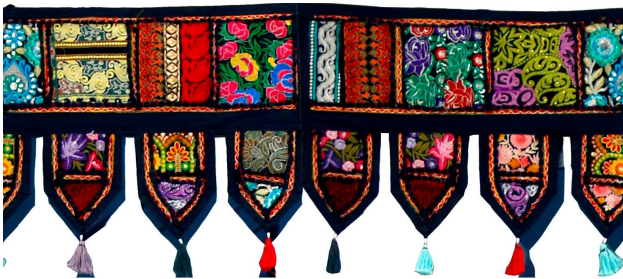

[Read More](#)

SKU: TS-WH-143

Categories: [Valance](#)

Home Decor Patchwork Wall Hanging Door Valance

\$4 - \$8

- **Product Type:** Patchwork Door Valance
- **Dimensions :** 40 x 44 Inches.
- **Material:** Vintage/Cotton
- **Technique:** Embroidered/Applique/Patchwork
- **Usage:** Living Room Decor, Door Hanging, etc.

[Read More](#)

SKU: TS-WH-142

Categories: [Valance](#)

Ethnic Cotton Patchwork Toran Wall Hanging

\$4 - \$8

- **Product Type:** Patchwork Door Hanging
- **Dimensions :** 40 x 100 Cms./40 x 200 Cms.
- **Material:** Vintage/Cotton
- **Technique:** Embroidered/Applique/Patchwork
- **Usage:** Living Room Decor, Door Hanging, etc.

[Read More](#)

SKU: TS-WH-141

Categories: [Toran](#)

Indian Patchwork Embroidered Door Hanging

\$4 - \$8

- **Product Type:** Patchwork Door Hanging
- **Dimensions :** 40 x 100 Cms./40 x 200 Cms.
- **Material:** Vintage/Cotton
- **Technique:** Embroidered/Applique/Patchwork
- **Usage:** Living Room Decor, Door Hanging, etc.