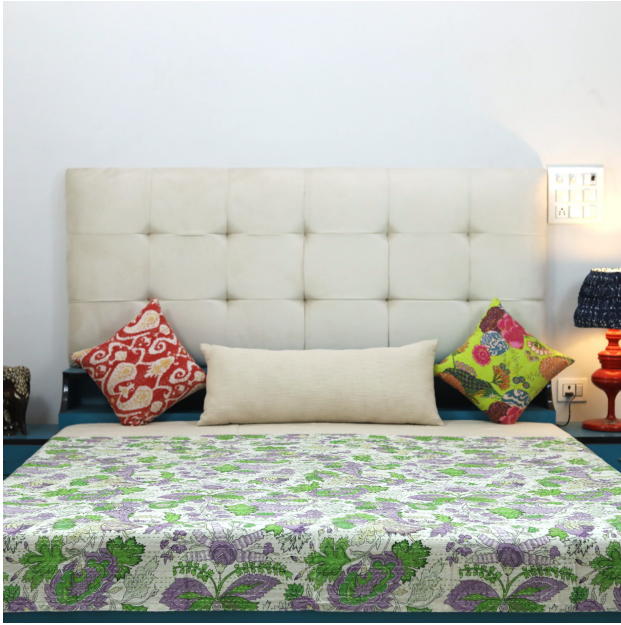

[Read More](#)

SKU: TS-MK-376

Categories: [Kantha Quilts](#), [Printed Kantha Quilts](#), [Quilts](#)

Luxuriously soft Cotton Printed Kantha Quilt

- Product Type : Kantha Bedspread.
- Dimensions : 90" X 108" Inches (230 X 270 Cms)
- Material : 100 % Cotton.
- Technique : Handmade Kantha
- Wash Care : Machine Wash Separatel

[Read More](#)

SKU: TS-MK-355

Categories: [Kantha Quilts](#), [Printed Kantha Quilts](#), [Quilts](#)

Premium soft and comfortable Printed Kantha Quilt

- Product Type : Kantha Bedsread.
- Dimensions : 90" X 108" Inches (230 X 270 Cms)
- Material : 100 % Cotton.
- Technique : Handmade Kantha
- Wash Care : Machine Wash Separatel