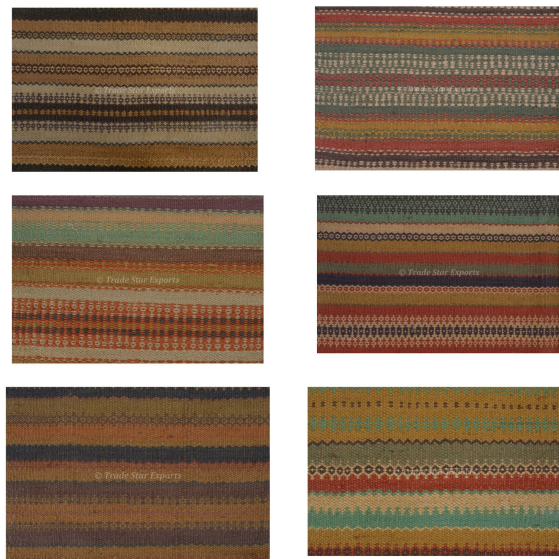

[Read More](#)

**SKU:** TS-CR-143

**Categories:** [Wool Jute Rugs](#)

## Handloomed Multicolored Rugs 2X3 Size Wool Jute Rugs For Home Decor

**\$14-\$20**

- Product Type : Kilim Rug.
- Dimensions : 2 X 3 feet
- Material : Wool/Jute.
- Technique : Hand-Woven.
- Usage : Living Room/Dining Room/Bedroom etc.
- Customization : Yes

[Read More](#)

**SKU:** TS-CR-135,136,137,138,139,140

**Categories:** [Wool Jute Rugs](#)

## Jute Wool Handloomed Rug Carpet

**\$14-\$20**

- **Product Type :** Handloomed Rug
- **Dimensions :** 2 X 3 feet
- **Material :** Wool/Jute
- **Technique :** Hand-Woven
- **Feel And Texture :** Soft and durable
- **Color :** Multicolored
- **Usage :** Living Room/Dining Room/Bedroom etc.
- **Customization :** Yes
- **Usage :** Living Room/Dining Room/Bedroom etc.