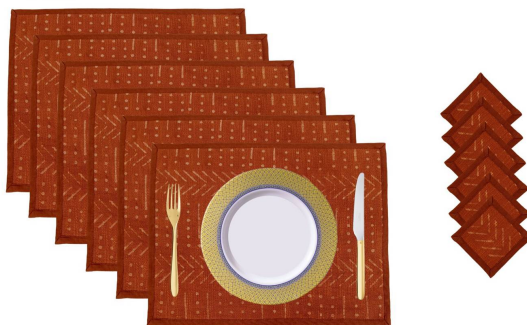

Cotton Handloomed Tableware Range Block Print Mud Cloth Table Runner Coaster Set

- Product Type : Mudcloth Tableware Range
- Dimension : Table Runner - 16 x 60 Inches || Placemats - 14 x 18 Inches || Coasters - 5 x 5 Inches
- Material : 100% Cotton
- Technique : Hand Loomed, Hand Block Print, Hand Dyed
- Usage : Dining Room Decor, Table Decor Item, Matching with Home Interior, Round / Square Table Decor, Stylish Look For Your Kitchen Area

[Read More](#)

SKU: TS-TW-111-115

Categories: [Mudcloth Table Runners](#)

Handmade Set Block P Ware Range

- Product Type :
- Dimension : Ta
Placemats - 14
Inches
- Material : 100%
- Technique : Ha
Dyed
- Usage : Dining
Matching with

Table Decor, Stylish Look For Your Kitchen Area

[Read More](#)

SKU: TS-TW-106-110

Categories: [Mudcloth Table Runners](#)

Mud Cloth Block Printed Dining Table Range Handloomed Cotton Table Runner Set

- Product Type : Mudcloth Tableware Range
- Dimension : Table Runner - 16 x 60 Inches || Placemats - 14 x 18 Inches || Coasters - 5 x 5 Inches
- Material : 100% Cotton
- Technique : Hand Loomed, Hand Block Print, Hand Dyed
- Usage : Dining Room Decor, Table Decor Item, Matching with Home Interior, Round / Square Table Decor, Stylish Look For Your Kitchen Area