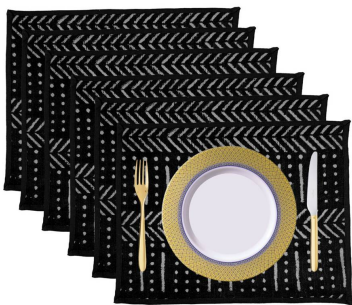

Cotton Handloomed Tableware Range Block Print Mud Cloth Table Runner Coaster Set

- Product Type : Mudcloth Tableware Range
- Dimension : Table Runner - 16 x 60 Inches || Placemats - 14 x 18 Inches || Coasters - 5 x 5 Inches
- Material : 100% Cotton
- Technique : Hand Loomed, Hand Block Print, Hand Dyed
- Usage : Dining Room Decor, Table Decor Item, Matching with Home Interior, Round / Square Table Decor, Stylish Look For Your Kitchen Area

[Read More](#)

SKU: TS-TW-111-115

Categories: [Mudcloth Table Runners](#)

Handmade Set Block P Ware Range

- Product Type :
- Dimension : Ta
Placemats - 14
Inches
- Material : 100%
- Technique : Ha
Dyed
- Usage : Dining
Matching with

Table Decor, Stylish Look For Your Kitchen Area

[Read More](#)

SKU: TS-TW-106-110

Categories: [Mudcloth Table Runners](#)

Mud Cloth Block Printed Dining Table Range Handloomed Cotton Table Runner Set

- Product Type : Mudcloth Tableware Range
- Dimension : Table Runner - 16 x 60 Inches || Placemats - 14 x 18 Inches || Coasters - 5 x 5 Inches
- Material : 100% Cotton
- Technique : Hand Loomed, Hand Block Print, Hand Dyed
- Usage : Dining Room Decor, Table Decor Item, Matching with Home Interior, Round / Square Table Decor, Stylish Look For Your Kitchen Area