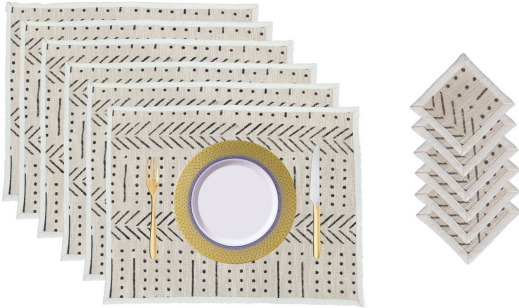

## Cotton Handloomed Tableware Range Block Print Mud Cloth Table Runner Coaster Set

- Product Type : Mudcloth Tableware Range
- Dimension : Table Runner - 16 x 60 Inches || Placemats - 14 x 18 Inches || Coasters - 5 x 5 Inches
- Material : 100% Cotton
- Technique : Hand Loomed, Hand Block Print, Hand Dyed
- Usage : Dining Room Decor, Table Decor Item, Matching with Home Interior, Round / Square Table Decor, Stylish Look For Your Kitchen Area

[Read More](#)

**SKU:** TS-TW-111-115

**Categories:** [Mudcloth Table Runners](#)

## Handmade Set Block P Ware Range

- Product Type :
- Dimension : Ta  
Placemats - 14  
Inches
- Material : 100%
- Technique : Ha  
Dyed
- Usage : Dining  
Matching with

Table Decor, Stylish Look For Your Kitchen Area

## Mud Cloth Block Printed Dining Table Range Handloomed Cotton Table Runner Set

- Product Type : Mudcloth Tableware Range
- Dimension : Table Runner - 16 x 60 Inches || Placemats - 14 x 18 Inches || Coasters - 5 x 5 Inches
- Material : 100% Cotton
- Technique : Hand Loomed, Hand Block Print, Hand Dyed
- Usage : Dining Room Decor, Table Decor Item, Matching with Home Interior, Round / Square Table Decor, Stylish Look For Your Kitchen Area