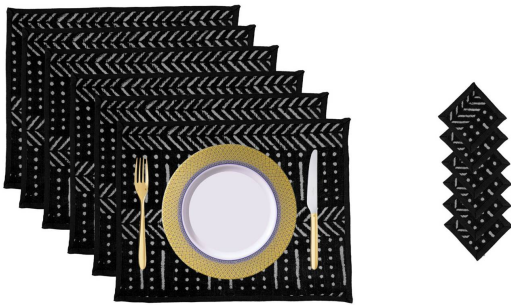

## Cotton Handloomed Tableware Range Block Print Mud Cloth Table Runner Coaster Set

- Product Type : Mudcloth Tableware Range
- Dimension : Table Runner - 16 x 60 Inches || Placemats - 14 x 18 Inches || Coasters - 5 x 5 Inches
- Material : 100% Cotton
- Technique : Hand Loomed, Hand Block Print, Hand Dyed
- Usage : Dining Room Decor, Table Decor Item, Matching with Home Interior, Round / Square Table Decor, Stylish Look For Your Kitchen Area

## Handmade Set Block P Ware Range

- Product Type :
- Dimension : Ta  
Placemats - 14  
Inches
- Material : 100%
- Technique : Ha  
Dyed
- Usage : Dining  
Matching with

Table Decor, Stylish Look For Your Kitchen Area

[Read More](#)

**SKU:** TS-TW-106-110

**Categories:** [Mudcloth Table Runners](#)

---

## Mud Cloth Block Printed Dining Table Range Handloomed Cotton Table Runner Set

- Product Type : Mudcloth Tableware Range
- Dimension : Table Runner - 16 x 60 Inches || Placemats - 14 x 18 Inches || Coasters - 5 x 5 Inches
- Material : 100% Cotton
- Technique : Hand Loomed, Hand Block Print, Hand Dyed
- Usage : Dining Room Decor, Table Decor Item, Matching with Home Interior, Round / Square Table Decor, Stylish Look For Your Kitchen Area