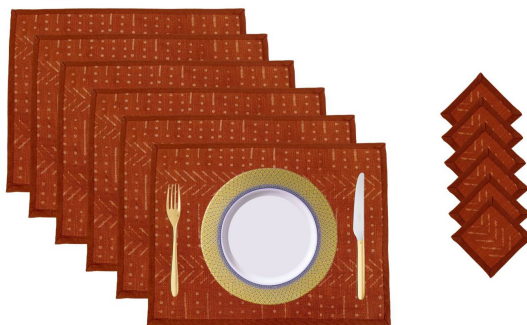

## Cotton Handloomed Tableware Range Block Print Mud Cloth Table Runner Coaster Set

- Product Type : Mudcloth Tableware Range
- Dimension : Table Runner - 16 x 60 Inches || Placemats - 14 x 18 Inches || Coasters - 5 x 5 Inches
- Material : 100% Cotton
- Technique : Hand Loomed, Hand Block Print, Hand Dyed
- Usage : Dining Room Decor, Table Decor Item, Matching with Home Interior, Round / Square Table Decor, Stylish Look For Your Kitchen Area

[Read More](#)

**SKU:** TS-TW-111-115

**Categories:** [Mudcloth Table Runners](#)

## Handmade Set Block P Ware Range

- Product Type :
- Dimension : Ta  
Placemats - 14  
Inches
- Material : 100%
- Technique : Ha  
Dyed
- Usage : Dining  
Matching with

Table Decor, Stylish Look For Your Kitchen Area

## Mud Cloth Block Printed Dining Table Range Handloomed Cotton Table Runner Set

- Product Type : Mudcloth Tableware Range
- Dimension : Table Runner - 16 x 60 Inches || Placemats - 14 x 18 Inches || Coasters - 5 x 5 Inches
- Material : 100% Cotton
- Technique : Hand Loomed, Hand Block Print, Hand Dyed
- Usage : Dining Room Decor, Table Decor Item, Matching with Home Interior, Round / Square Table Decor, Stylish Look For Your Kitchen Area