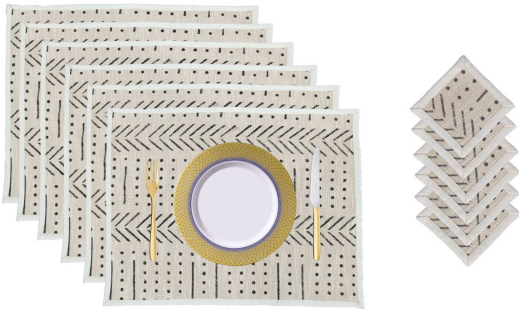

Cotton Handloomed Tableware Range Block Print Mud Cloth Table Runner Coaster Set

- Product Type : Mudcloth Tableware Range
- Dimension : Table Runner - 16 x 60 Inches || Placemats - 14 x 18 Inches || Coasters - 5 x 5 Inches
- Material : 100% Cotton
- Technique : Hand Loomed, Hand Block Print, Hand Dyed
- Usage : Dining Room Decor, Table Decor Item, Matching with Home Interior, Round / Square Table Decor, Stylish Look For Your Kitchen Area

[Read More](#)

SKU: TS-TW-111-115

Categories: [Mudcloth Table Runners](#)

Handmade Set Block P Ware Range

- Product Type :
- Dimension : Ta
Placemats - 14
Inches
- Material : 100%
- Technique : Ha
Dyed
- Usage : Dining
Matching with

Table Decor, Stylish Look For Your Kitchen Area

[Read More](#)

SKU: TS-TW-106-110

Categories: [Mudcloth Table Runners](#)

Mud Cloth Block Printed Dining Table Range Handloomed Cotton Table Runner Set

- Product Type : Mudcloth Tableware Range
- Dimension : Table Runner - 16 x 60 Inches || Placemats - 14 x 18 Inches || Coasters - 5 x 5 Inches
- Material : 100% Cotton
- Technique : Hand Loomed, Hand Block Print, Hand Dyed
- Usage : Dining Room Decor, Table Decor Item, Matching with Home Interior, Round / Square Table Decor, Stylish Look For Your Kitchen Area

[Read More](#)

SKU: TS-TW-101-105

Categories: [Mudcloth Table Runners](#)
