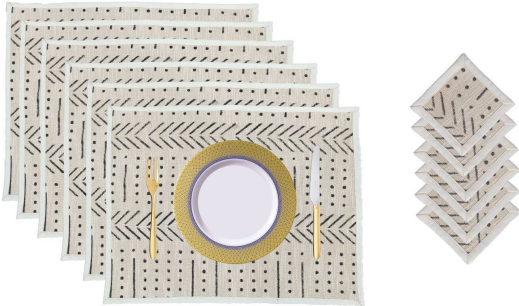

## Scrap Beauty Dinning fit Cotton-Jute Table Runner

**Product Description : Material :-** Cotton , Jute

**Product Type :-** Chindi Table Runner **Technique :-**

Hand Woven **Pattern :** - Asymmetrical lines

## Raggy Road to Dinner Cotton Jute Table Runner in White

**Product Description : Material :-** Cotton , Jute  
**Product Type :-** Chindi Table Runner **Technique :-** Hand Woven **Pattern :** - Asymmetrical lines  
**Dimensions :** - 16x70 inches **Colour :** White **Theme :-** Contemporary, Modern Indian art **Usage :** - Living Room Bedroom, Dining Room, Outdoor Spaces and more

## Reversible Hand-woven Cotton Jute Vibrant Table Runner

**Product Description : Material :-** Cotton , Jute  
**Product Type :-** Chindi Table Runner **Technique :-** Hand Woven **Pattern :** - Asymmetrical lines  
**Dimensions :** - 16x70 inches **Colour :** - Multicolored  
**Theme :-** Contemporary, Modern Indian art **Usage :** - Living Room Bedroom, Dining Room, Outdoor Spaces and more

## Cotton Handloomed Tableware Range Block Print Mud Cloth Table Runner Coaster Set

- Product Type : Mudcloth Tableware Range
- Dimension : Table Runner - 16 x 60 Inches || Placemats - 14 x 18 Inches || Coasters - 5 x 5 Inches
- Material : 100% Cotton
- Technique : Hand Loomed, Hand Block Print, Hand Dyed
- Usage : Dining Room Decor, Table Decor Item, Matching with Home Interior, Round / Square Table Decor, Stylish Look For Your Kitchen Area