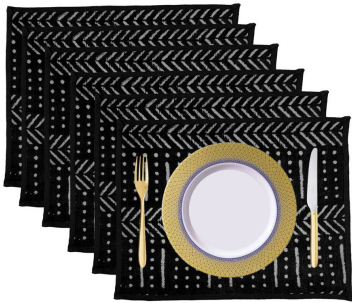

## Cotton Handloomed Tableware Range Block Print Mud Cloth Table Runner Coaster Set

- Product Type : Mudcloth Tableware Range
- Dimension : Table Runner - 16 x 60 Inches || Placemats - 14 x 18 Inches || Coasters - 5 x 5 Inches
- Material : 100% Cotton
- Technique : Hand Loomed, Hand Block Print, Hand Dyed
- Usage : Dining Room Decor, Table Decor Item, Matching with Home Interior, Round / Square Table Decor, Stylish Look For Your Kitchen Area

## Handmade Set Block P Ware Range

- Product Type :
- Dimension : Ta  
Placemats - 14  
Inches
- Material : 100%
- Technique : Ha  
Dyed
- Usage : Dining  
Matching with  
Table Decor, S

[Read More](#)

**SKU:** TS-TW-106-110

**Categories:** [Mudcloth Table Runners](#)

---

## Mud Cloth Block Printed Dining Table Range Handloomed Cotton Table Runner Set

- Product Type : Mudcloth Tableware Range
- Dimension : Table Runner - 16 x 60 Inches || Placemats - 14 x 18 Inches || Coasters - 5 x 5 Inches
- Material : 100% Cotton
- Technique : Hand Loomed, Hand Block Print, Hand Dyed
- Usage : Dining Room Decor, Table Decor Item, Matching with Home Interior, Round / Square Table Decor, Stylish Look For Your Kitchen Area