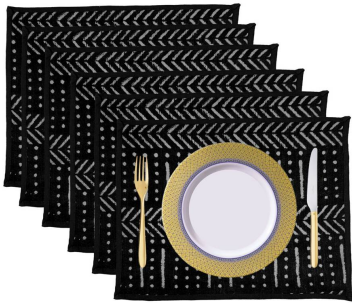

[Read More](#)

SKU:

Categories: [Table Linens](#), [Table Mats](#)

Cozy Dinning Reversible Cotton Quilted Table Mats in Berry Blue

Product Description : Material :- Quilted Cotton
Product Type :- Screen Printed Tablemat **Design :-** Moroccan Floral Pattern **Technique :-** Screen Printed **Pattern :-** - Double Sided Screen Printed with piping **Dimensions :-** - 13x19 inches **Set Contain :-** - Set of 6 **Color :-** -Berry Blue **Usage :-** - Living Room Bedroom, Dining Room, Outdoor Spaces and more

[Read More](#)

SKU:

Categories: [Table Linens](#), [Table Mats](#)

Cotton Handloomed Tableware Range Block Print Mud Cloth Table Runner Coaster Set

- Product Type : Mudcloth Tableware Range
- Dimension : Table Runner - 16 x 60 Inches || Placemats - 14 x 18 Inches || Coasters - 5 x 5 Inches
- Material : 100% Cotton
- Technique : Hand Loomed, Hand Block Print, Hand Dyed
- Usage : Dining Room Decor, Table Decor Item, Matching with Home Interior, Round / Square Table Decor, Stylish Look For Your Kitchen Area

[Read More](#)

SKU: TS-TW-111-115

Categories: [Mudcloth Table Runners](#)

Handmade Set Block P Ware Range

- Product Type :
- Dimension : Ta
Placemats - 14
Inches
- Material : 100%
- Technique : Ha
Dyed
- Usage : Dining
Matching with
Table Decor, S

[Read More](#)

SKU: TS-TW-106-110

Categories: [Mudcloth Table Runners](#)

Mud Cloth Block Printed Dining Table Range Handloomed Cotton Table Runner Set

- Product Type : Mudcloth Tableware Range
- Dimension : Table Runner - 16 x 60 Inches || Placemats - 14 x 18 Inches || Coasters - 5 x 5 Inches
- Material : 100% Cotton
- Technique : Hand Loomed, Hand Block Print, Hand Dyed
- Usage : Dining Room Decor, Table Decor Item, Matching with Home Interior, Round / Square Table Decor, Stylish Look For Your Kitchen Area