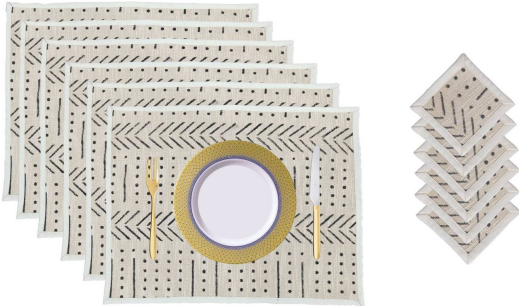

[Read More](#)

SKU: TS-TR-143

Categories: [Chindi Table Runner](#), [Table Runners](#)

A Touch of Tradition Cotton Quilted Block Print Table Mats

Product Description : Material :- Quilted Cotton
Product Type :-Block Printed Tablemat **Design :-** Floral Buta **Technique :-**Hand Block Printed **Pattern :-** - Double Sided Block Printed with piping **Dimensions :-** - 13x19 inches **Set Contain :-** - Set of 6 **Color :-** - Multicolored **Usage :-** - Living Room Bedroom, Dining Room, Outdoor Spaces and more

[Read More](#)

SKU:

Categories: [Table Linens](#), [Table Mats](#)

Cozy Dinning Reversible Cotton Quilted Table Mats in Berry Blue

Product Description : Material :- Quilted Cotton
Product Type :- Screen Printed Tablemat **Design :-** Moroccan Floral Pattern **Technique :-** Screen Printed **Pattern :-** - Double Sided Screen Printed with piping **Dimensions :-** - 13x19 inches **Set Contain :-** - Set of 6 **Color :-** -Berry Blue **Usage :-** - Living Room Bedroom, Dining Room, Outdoor Spaces and more

[Read More](#)

SKU:

Categories: [Table Linens](#), [Table Mats](#)

Cotton Handloomed Tableware Range Block Print Mud Cloth Table Runner Coaster Set

- Product Type : Mudcloth Tableware Range
- Dimension : Table Runner - 16 x 60 Inches || Placemats - 14 x 18 Inches || Coasters - 5 x 5 Inches
- Material : 100% Cotton
- Technique : Hand Loomed, Hand Block Print, Hand Dyed
- Usage : Dining Room Decor, Table Decor Item, Matching with Home Interior, Round / Square Table Decor, Stylish Look For Your Kitchen Area