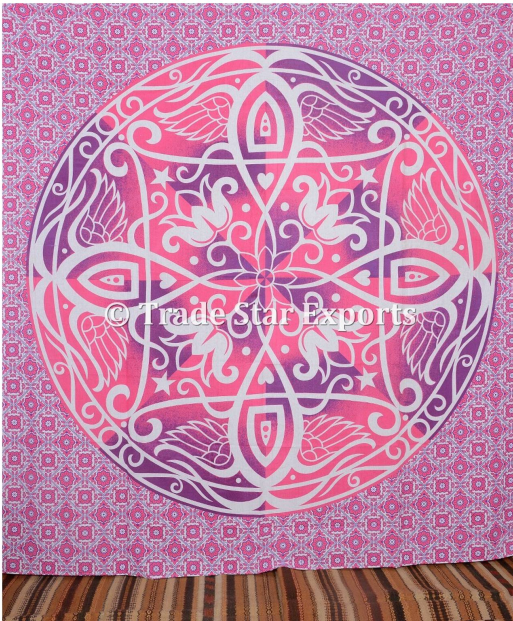

[Read More](#)

SKU: TS-TP-184

Categories: [Queen Tapestries](#)

Mandala Tapestry Bohemian Wall Hanging

\$6 - \$11

- **Product Type** : Mandala Tapestry
- **Dimensions** : 88" X 95" Inches (220 X 240 Cms)
- **Material** : 100 % Cotton
- **Technique** : Hand Screen Printed
- **Usage** : Beach Throw/Wall Hanging/ Wall Decor etc.

[Read More](#)

SKU: TS-TP-181

Categories: [Queen Tapestries](#)

Handmade Tie Dye Skull Tapestry Boho Hand Dyed Cotton Throw Bedcover

\$6 - \$11

- **Product Type:** Printed Tapestry
- **Dimensions** : 88" X 95" Inches (220 X 240 Cms)
- **Material** : 100 % Cotton
- **Technique:** Hand Screen Printed
- **Usage:** Beach Throw/Wall Hanging/ Wall Decor etc.

[Read More](#)

SKU: TS-TP-405

Categories: [Queen Tapestries](#)

Cotton Hand Dyed Bob Marley Tapestry Ethnic Handmade Decorative Bedding

\$6 - \$11

- **Product Type:** Printed Tapestry
- **Dimensions :** 88" X 95" Inches (220 X 240 Cms)
- **Material :** 100 % Cotton
- **Technique:** Hand Screen Printed
- **Usage:** Beach Throw/Wall Hanging/ Wall Decor etc.

[Read More](#)

SKU: TS-TP-393

Categories: [Queen Tapestries](#)

Authentic Cotton Mandala Tapestry Boho Home Decor Bedding Throw

\$6 - \$11

- **Product Type:** Mandala Tapestry
- **Dimensions :** 88" X 95" Inches (220 X 240 Cms)
- **Material :** 100 % Cotton
- **Technique:** Hand Screen Printed
- **Usage:** Beach Throw/Wall Hanging/ Wall Decor etc.