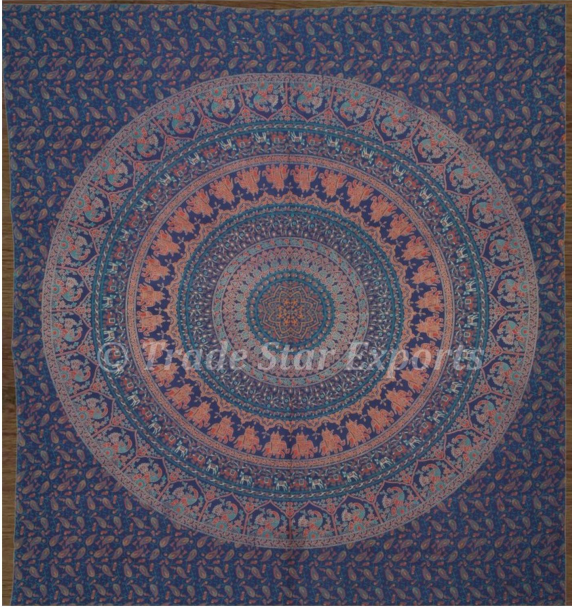

[Read More](#)

SKU: TS-TP-406

Categories: [Queen Tapestries](#)

Indian Mandala Tapestry Handmade Cotton Bedspread

\$6 - \$11

- **Product Type** : Mandala Tapestry
- **Dimensions** : 88" X 95" Inches (220 X 240 Cms)
- **Material** : 100 % Cotton
- **Technique** : Hand Screen Printed
- **Usage** : Beach Throw/Wall Hanging/ Wall Decor etc.

[Read More](#)

SKU: TS-TP-319

Categories: [Queen Tapestries](#)

Ethnic Mandala Ombre Tapestry Decorative Cotton Queen Bedspread

\$6 - \$11

- **Product Type** : Mandala Tapestry
- **Dimensions** : 88" X 95" Inches (220 X 240 Cms)
- **Material** : 100 % Cotton
- **Technique** : Hand Screen Printed
- **Usage** : Beach Throw/Wall Hanging/ Wall Decor etc.

[Read More](#)

SKU: TS-TP-304

Categories: [Queen Tapestries](#)

Handmade Mandala Indian Bedcover Ethnic Cotton Tapestry

\$6 - \$11

- **Product Type** : Mandala Tapestry
- **Dimensions** : 88" X 95" Inches (220 X 240 Cms)
- **Material** : 100 % Cotton
- **Technique** : Hand Screen Printed
- **Usage** : Beach Throw/Wall Hanging/ Wall Decor etc.