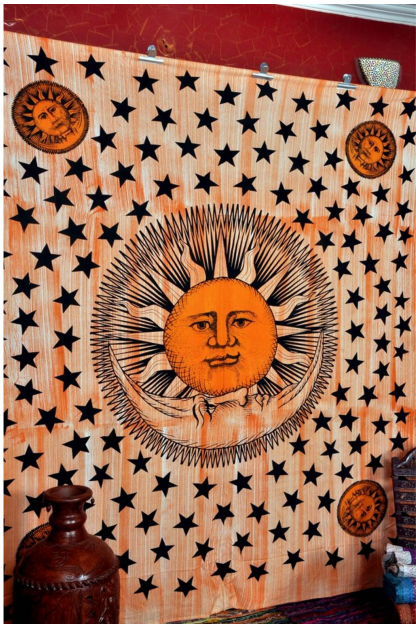

Mandala Tapestry Bohemian Wall Hanging

\$6 - \$11

- **Product Type** : Tapestry
- **Dimensions** : 88" X 95" Inches (220 X 240 Cms)
- **Material** : 100 % Cotton
- **Technique** : Hand Screen Printed
- **Usage** : Beach Throw/Wall Hanging/ Wall Decor etc.

[Read More](#)

SKU: TS-TP-226

Categories: [Queen Tapestries](#)

Sun Moon Stars Indian Wall Hanging

\$6 - \$11

- **Product Type** : Tapestry
- **Dimensions** : 88" X 95" Inches (220 X 240 Cms)
- **Material** : 100 % Cotton
- **Technique** : Hand Screen Printed
- **Usage** : Beach Throw/Wall Hanging/ Wall Decor etc.