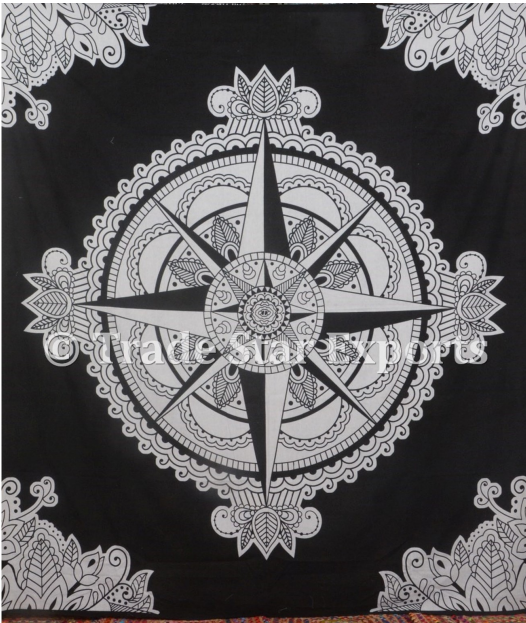

[Read More](#)

SKU: TS-TP-557

Categories: [Queen Tapestries](#)

Indian Mandala Cotton Wall Hanging Tapestry

\$6 - \$11

- **Product Type:** Mandala Tapestry
- **Dimensions :** 88" X 95" Inches (220 X 240 Cms)
- **Material :** 100 % Cotton
- **Technique:** Hand Screen Printed
- **Usage:** Beach Throw/Wall Hanging/ Wall Decor etc.

[Read More](#)

SKU: TS-TP-551

Categories: [Queen Tapestries](#)

Tribal Print Large Mandala Bedding Tapestry

\$6 - \$11

- **Product Type:** Mandala Tapestry
- **Dimensions :** 88" X 95" Inches (220 X 240 Cms)
- **Material :** 100 % Cotton
- **Technique:** Hand Screen Printed
- **Usage:** Beach Throw/Wall Hanging/ Wall Decor etc.

[Read More](#)

SKU: TS-TP-550

Categories: [Queen Tapestries](#)

Compass Mandala Wall Hanging Cotton Tapestry

\$6 - \$11

- **Product Type:** Mandala Tapestry
- **Dimensions :** 88" X 95" Inches (220 X 240 Cms)
- **Material :** 100 % Cotton
- **Technique:** Hand Screen Printed
- **Usage:** Beach Throw/Wall Hanging/ Wall Decor etc.