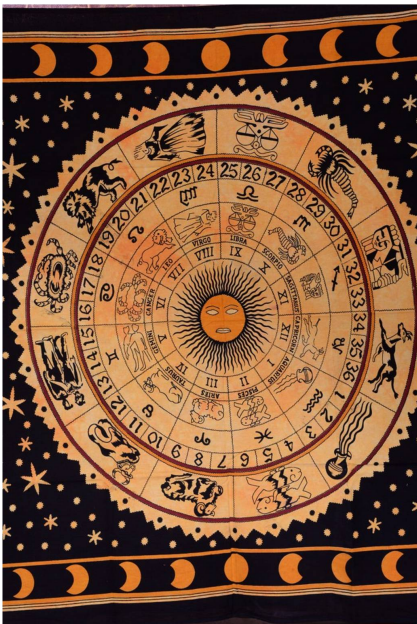

Zodiac Sign Sun and Moon Twin Tapestry

- Product Type : Sun and Moon Tapestry
- Dimension : 55" X 85" Inches (140 X 220 Cms.)
- Material : 100% Cotton Fabric
- Technique : Hand Screen Printed
- Usage : Wall Hanging, Wall Decor, Room Decor Etc.

[Read More](#)

SKU: TS-TP-224

Categories: [Twin Tapestries](#)