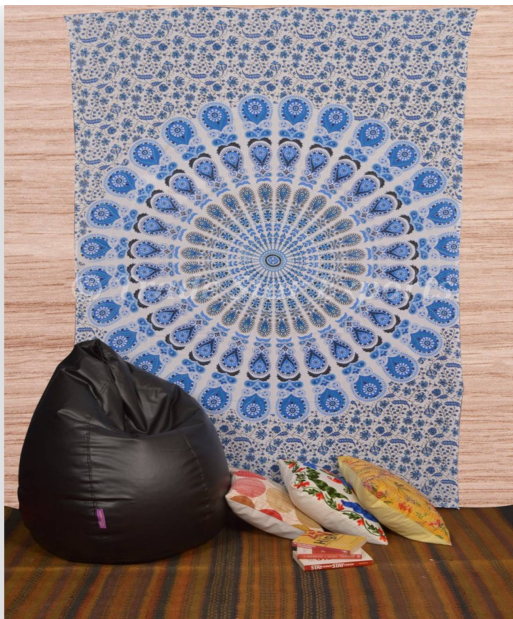

Ethnic Indian Mandala Room Decor Bedspread Tapestry

$5 - $9

- Product Type: Indian Mandala Tapestry
- Dimension : 55" X 85" Inches (Approx 140 X 220 Cms.)
- Material: 100% Cotton Fabric
- Technique: Hand Screen Printed
- Usage: Wall Hanging, Bed Sheet, Picnic Throw Etc.

[Read More](#)

SKU: TS-TP-289

Categories: [Twin Tapestries](#)