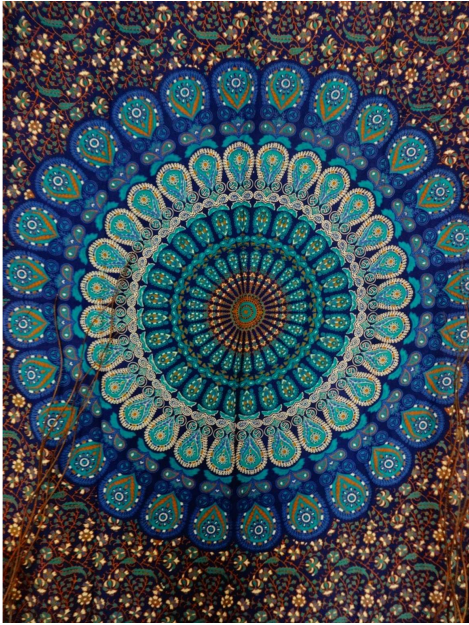

Decorative Mandala Room Decor Twin Tapestry

$5 - $9

- **Product Type:** Indian Mandala Tapestry
- **Dimension :** 55" X 85" Inches (Approx 140 X 220 Cms.)
- **Material:** 100% Cotton Fabric
- **Technique:** Hand Screen Printed
- **Usage:** Wall Hanging, Bed Sheet, Picnic Throw Etc

[Read More](#)

SKU: TS-TP-131

Categories: [Twin Tapestries](#)