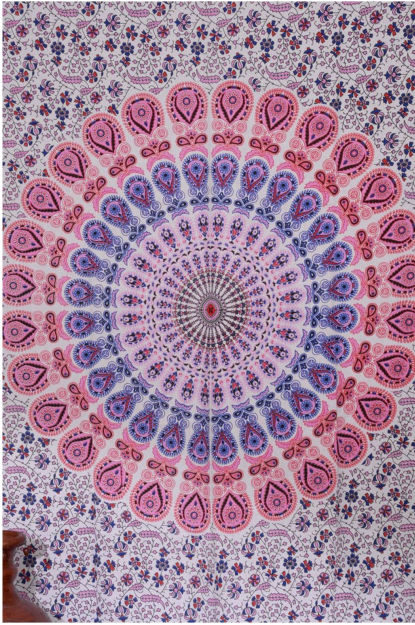

[Read More](#)

SKU: TS-TP-237

Categories: [Twin Tapestries](#)

Ethnic Indian Mandala Wall Decor Tapestry

\$5 - 9\$

- Product Type: Indian Mandala Tapestry
- Dimension : 55" X 85" Inches (140 X 220 Cms.)
- Material: 100% Cotton Fabric
- Technique: Hand Screen Printed
- Usage: Wall Hanging, Bed Sheet, Picnic Throw Etc.

[Read More](#)

SKU: TS-TP-217

Categories: [Twin Tapestries](#)

Beautiful Indian Mandala Twin Tapestry

\$5 - 9\$

- Product Type: Indian Mandala Tapestry
- Dimension : 55" X 85" Inches (140 X 220 Cms.)
- Material: 100% Cotton Fabric
- Technique: Hand Screen Printed
- Usage: Wall Hanging, Bed Sheet, Picnic Throw Etc.