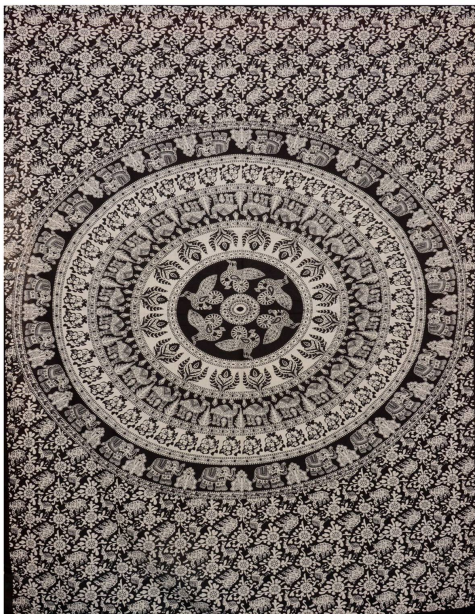

[Read More](#)

SKU: TS-TP-397

Categories: [Twin Tapestries](#)

Indian Handmade Cotton Mandala Tapestry Wall Hanging

\$5 - \$9

- Product Type: Indian Mandala Tapestry
- Dimension : 55" X 85" Inches (Approx 140 X 220 Cms.)
- Material: 100% Cotton Fabric
- Technique: Hand Screen Printed
- Usage: Wall Hanging, Bed Sheet, Picnic Throw Etc.

[Read More](#)

SKU: TS-TP-376

Categories: [Twin Tapestries](#)

American Flag Tapestry Wall Decor USA Flag Wall Hanging

\$5 - \$9

- Product Type: American Flag Tapestry
- Dimension : 55" X 85" Inches (Approx 140 X 220 Cms.)
- Material: 100% Cotton Fabric
- Technique: Hand Screen Printed
- Usage: Wall Hanging, Bed Sheet, Picnic Throw Etc.

[Read More](#)

SKU: TS-TP-347

Categories: [Twin Tapestries](#)

Decorative Mandala Twin Tapestry Boho Cotton Bedspread

\$5 - \$9

- Product Type: Indian Mandala Tapestry
- Dimension : 55" X 85" Inches (Approx 140 X 220 Cms.)
- Material: 100% Cotton Fabric
- Technique: Hand Screen Printed
- Usage: Wall Hanging, Bed Sheet, Picnic Throw Etc.

[Read More](#)

SKU: TS-TP-320

Categories: [Twin Tapestries](#)

Indian Mandala Tapestry Boho Decorative Twin Wall Hanging

\$5 - \$9

- Product Type: Indian Mandala Tapestry
- Dimension : 55" X 85" Inches (Approx 140 X 220 Cms.)
- Material: 100% Cotton Fabric
- Technique: Hand Screen Printed
- Usage: Wall Hanging, Bed Sheet, Picnic Throw Etc.