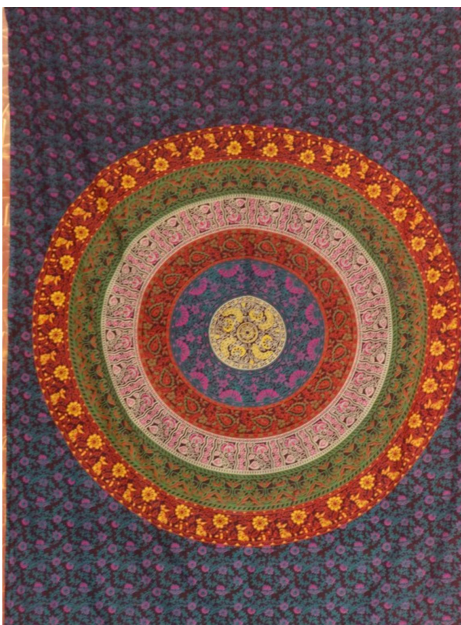

Mandala Beach Blanket Twin Tapestry

$5 - $9

- **Product Type:** Indian Mandala Tapestry
- **Dimension :** 55" X 85" Inches (Approx 140 X 220 Cms.)
- **Material:** 100% Cotton Fabric
- **Technique:** Hand Screen Printed
- **Usage:** Wall Hanging, Bed Sheet, Picnic Throw Etc

[Read More](#)

SKU: TS-TP-174

Categories: [Twin Tapestries](#)