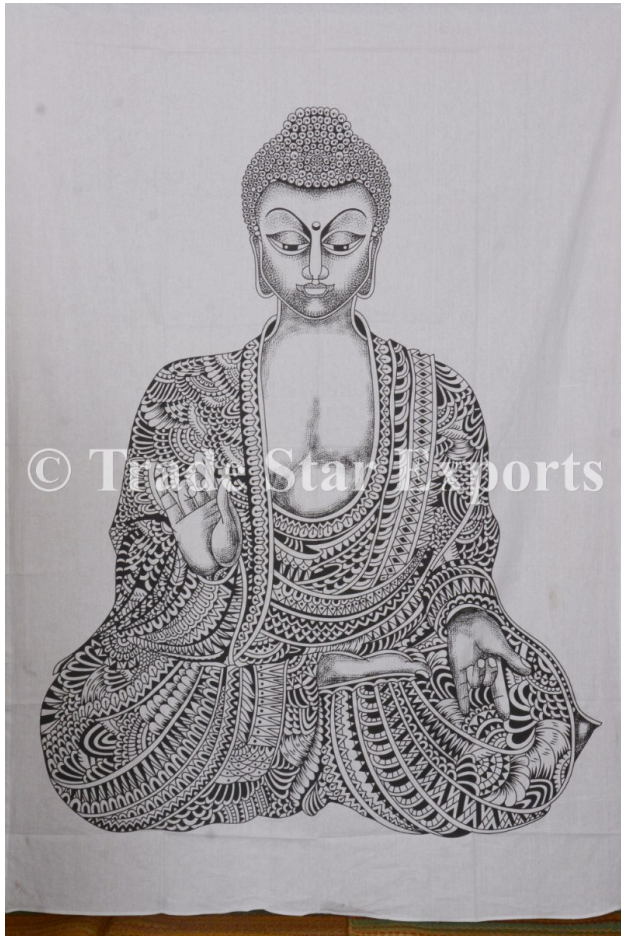

Indian Lord Buddha Meditation Psychedelic Wall Hanging Tapestry

$5 - 9$

- Product Type : Indian Buddha Tapestry
- Dimension : 55" X 85" Inches (140 X 220 Cms.)
- Material : 100% Cotton Fabric
- Technique : Hand Screen Printed
- Usage : Wall Hanging, Bed Sheet, Picnic Throw Etc

[Read More](#)

SKU: TS-TP-514

Categories: [Twin Tapestries](#)