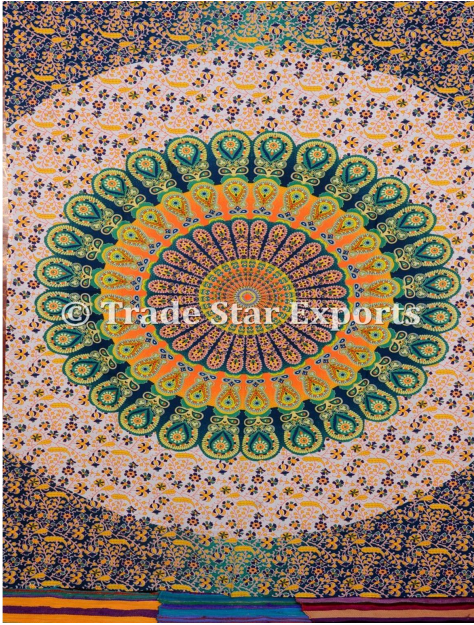

[Read More](#)

SKU: TS-TP-457

Categories: [Twin Tapestries](#)

Cotton Mandala Blue Ombre Twin Tapestry

\$5 - \$9

- Product Type: Indian Mandala Ombre Tapestry
- Dimension : 55" X 85" Inches (Approx 140 X 220 Cms.)
- Material: 100% Cotton Fabric
- Technique: Hand Screen Printed
- Usage: Wall Hanging, Bed Sheet, Picnic Throw Etc.

[Read More](#)

SKU: TS-TP-438

Categories: [Twin Tapestries](#)

Cotton Mandala Twin Tapestry Wall Hanging

\$5 - \$9

- Product Type: Indian Mandala Tapestry
- Dimension : 55" X 85" Inches (Approx 140 X 220 Cms.)
- Material: 100% Cotton Fabric
- Technique: Hand Screen Printed
- Usage: Wall Hanging, Bed Sheet, Picnic Throw Etc.

[Read More](#)

SKU: TS-TP-402

Categories: [Twin Tapestries](#)

Handmade Mandala Twin Tapestry Back Drop

\$5 - \$9

- Product Type: Indian Mandala Tapestry
- Dimension : 55" X 85" Inches (Approx 140 X 220 Cms.)
- Material: 100% Cotton Fabric
- Technique: Hand Screen Printed
- Usage: Wall Hanging, Bed Sheet, Picnic Throw Etc.

[Read More](#)

SKU: TS-TP-397

Categories: [Twin Tapestries](#)

Indian Handmade Cotton Mandala Tapestry Wall Hanging

\$5 - \$9

- Product Type: Indian Mandala Tapestry
- Dimension : 55" X 85" Inches (Approx 140 X 220 Cms.)
- Material: 100% Cotton Fabric
- Technique: Hand Screen Printed
- Usage: Wall Hanging, Bed Sheet, Picnic Throw Etc.