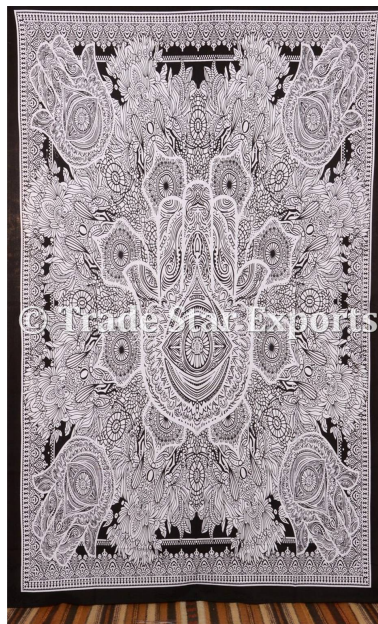

Hamsa Hand Twin Tapestry

• $5 - $9

- Product T
- Dimensio
  220 Cms.
- Material:
- Techniqu
- Usage: W
  Throw Etc

[Read More](#)

SKU: TS-TP-439