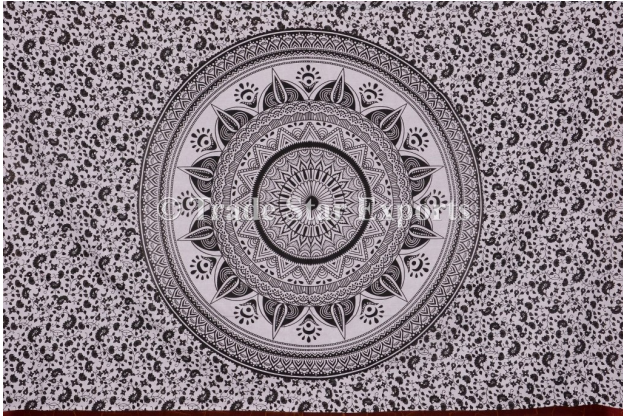

Indian Ombre Mandala Tapestry Boho Decorative Twin Wall Art

$5 - 9$

- Product Type : Ombre Mandala Tapestry.
- Dimension : 55" X 85" Inches (140 X 220 Cms.)
- Material : 100% Cotton Fabric.
- Technique : Hand Screen Printed.
- Usage : Wall Hanging, Bed Sheet, Picnic Throw Etc.

[Read More](#)

SKU: TS-TP-493

Categories: [Twin Tapestries](#)