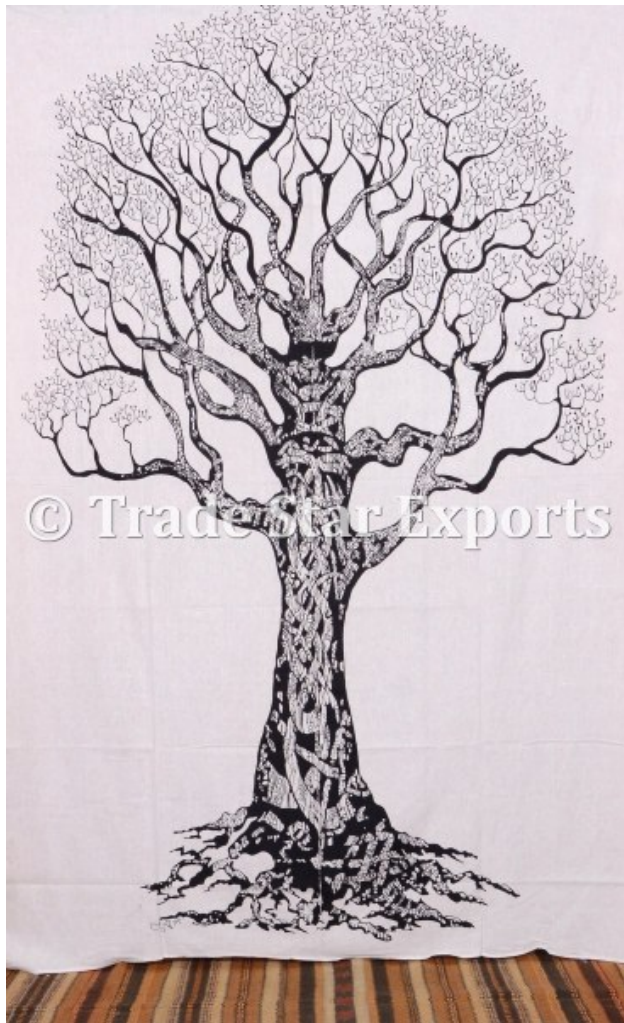

Tree Of Life Twin Wall Decor Tapestry

$5 - $9

- Product Type: Tree Of Life Tapestry
- Dimension : 55" X 85" Inches (Approx 140 X 220 Cms.)
- Material: 100% Cotton Fabric
- Technique: Hand Screen Printed
- Usage: Wall Hanging, Bed Sheet, Picnic Throw Etc.

[Read More](#)

SKU: TS-TP-411

Categories: [Twin Tapestries](#)