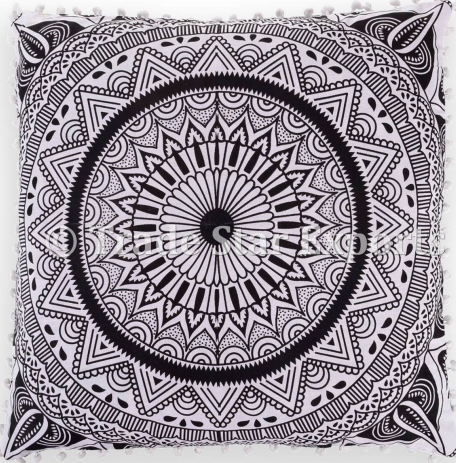

Handmade Large Mandala Pom Pom Pillow Case

\$5-\$9

- Product Type : Mandala Cushion Cover.
- Dimensions :26" X 26" Inches
- Material : 100 % Cotton.
- Technique : Hand Screen Printed.
- Usage : Home / Office / Study etc.
- Customization : Yes

[Read More](#)

SKU: TS-CC-493

Categories: [Mandala Cushion Covers](#)

Mandala Fringes Euro Sham Hippie Cushion Cover

\$5-\$9

- Product Type : Mandala Cushion Cover.
- Dimensions :26" X 26" Inches
- Material : 100 % Cotton.
- Technique : Hand Screen Printed.
- Usage : Home / Office / Study etc.
- Customization : Yes

[Read More](#)

SKU: TS-CC-542

Categories: [Mandala Cushion Covers](#)

Black And White Mandala Fringes Cushion Cover

\$5-\$9

- Product Type : Mandala Cushion Cover.
- Dimensions :26" X 26" Inches
- Material : 100 % Cotton.
- Technique : Hand Screen Printed.
- Usage : Home / Office / Study etc.
- Customization : Yes